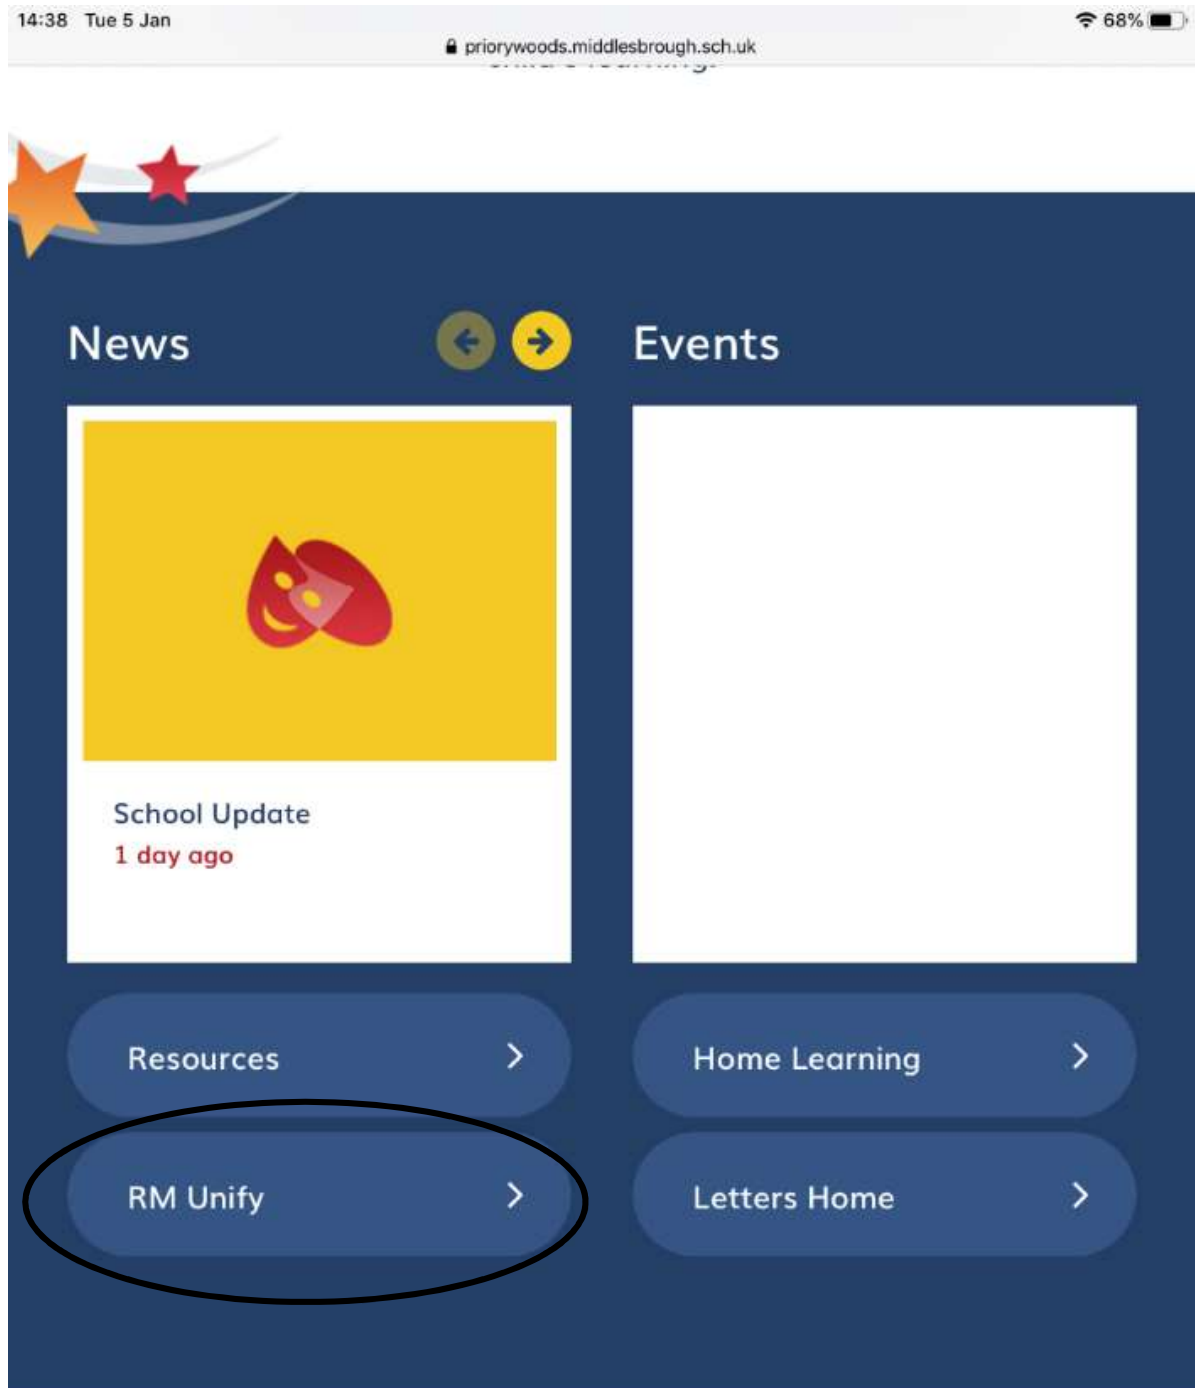

How to access student emails from home – these instructions should work for any device.

Go to our school website <https://www.priorywoods.middlesbrough.sch.uk/>

Scroll to the bottom of the page and click on the RM Unify button

Dear Families, please read. <https://t.co/DdS3WOJCtx> 2 days ago

It will take you to this page. Enter your young person's details (these should have been emailed to you)

14:38 Tue 5 Jan 68%

sts.platform.rmunify.com